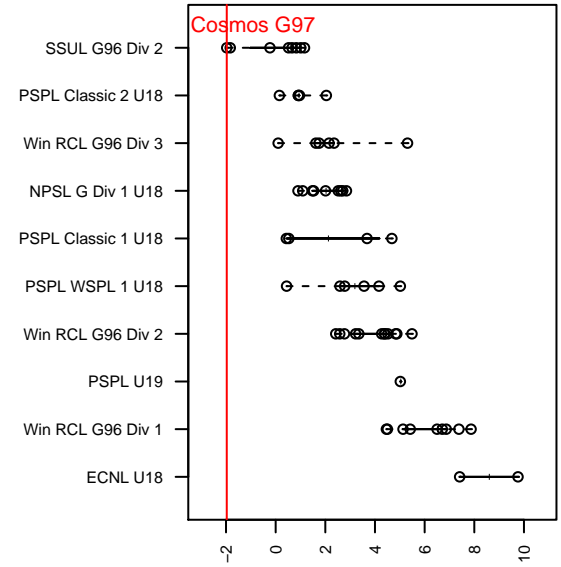

# FME Cosmos G97

Fife Milton Edgewood  
Fife, WA  
G97 total strength=925  
attack=2.14 defense=1.11  
fall league = SSUL G96 Div 2

alt names used:

Venues played:  
2015 SSUL G96 Div 2

**attack and defense variance (black dot)  
relative to other teams  
and top 10 in region**

**attack and defense rating  
relative to others at age  
and all opponents in last 13 months**

**Performance relative to 13 month average**

**Performance relative to 13 month average**

<b>date</b>	<b>home</b>		<b>away</b>		<b>venue</b>	<b>pred.home</b>	<b>pred.away</b>
2015-11-22	FWFC Lightning G98	3	FME Cosmos G97	0	2015 SSUL G96 Div 2	3.52	1.01
2015-11-15	FME Cosmos G97	1	FME Phoenix G97	3	2015 SSUL G96 Div 2	0.51	4.03
2015-11-01	FWFC Adrenaline G97	4	FME Cosmos G97	1	2015 SSUL G96 Div 2	3.87	0.54
2015-10-25	FME Cosmos G97	2	PSU Inferno G97	1	2015 SSUL G96 Div 2	2.49	2.60
2015-10-18	FME Cosmos G97	1	Harbor Extreme G97	3	2015 SSUL G96 Div 2	0.49	2.49
2015-10-10	Southlake Select Lightning G97	2	FME Cosmos G97	0	2015 SSUL G96 Div 2	3.39	1.00
2015-10-04	Vipers -Unk G97	9	FME Cosmos G97	2	2015 SSUL G96 Div 2	7.52	1.19
2015-09-27	FME Cosmos G97	1	Tacoma United Mojонера G97	9	2015 SSUL G96 Div 2	0.87	7.97
2015-09-20	FME Cosmos G97	0	West Seattle Reign G96	7	2015 SSUL G96 Div 2	0.49	5.68
2015-09-13	MpVSA Rowdies G98	2	FME Cosmos G97	2	2015 SSUL G96 Div 2	1.94	1.42